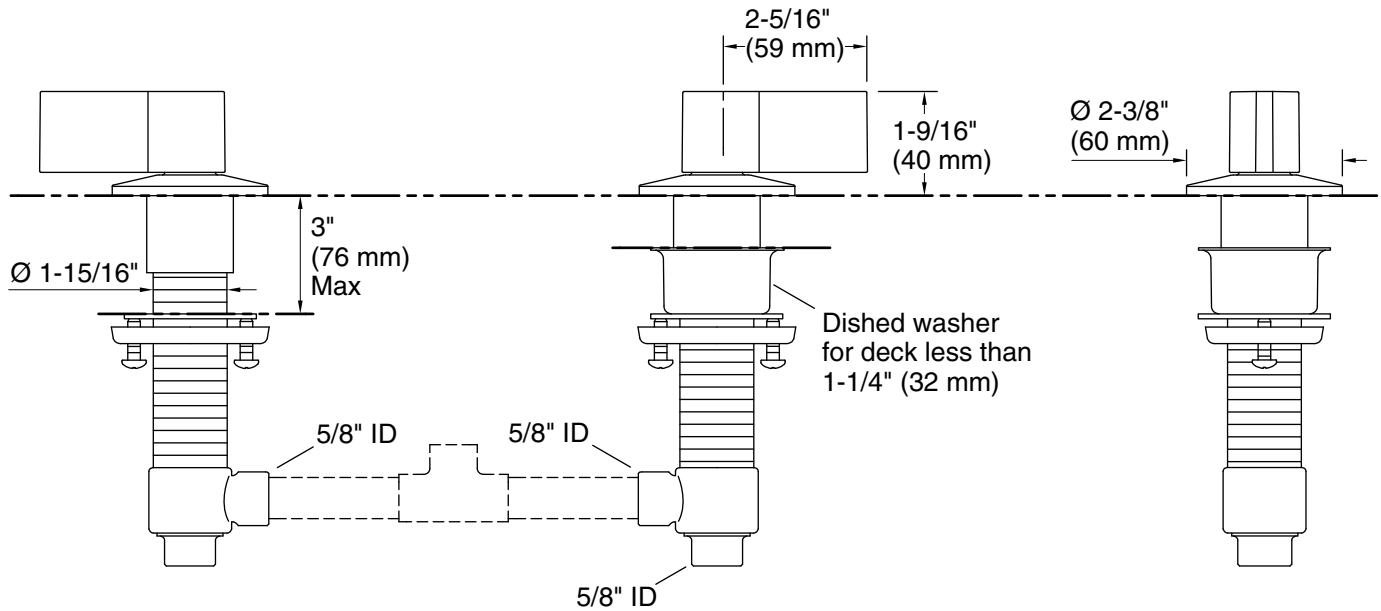

Technical Information

All product dimensions are nominal.

Drain included: No

Notes

Install this product according to the installation instructions.

ADA compliant for handles only.

ADA, OBC, CSA B651 compliant when installed to the specific requirements of these regulations.